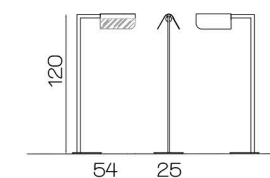

Art. 2211/CH18  
Ø 118 cm Htot 140 cm  
18 x G9 x Led (30 Kg)

Art. 2211/CH12  
Ø 118 cm H 30 Htot 100 cm  
12 x G9 x Led (25 Kg)

Art. 2211/CH6  
 Ø 55 cm H 30  
 Htot 100 cm  
 6 x G9 x Led (15 Kg)

Art. 2211/T  
 L 54 cm Base Ø 25 cm  
 H 34 cm  
 1 x E14 x Led

Art. 2211/FL  
 L 54 cm Base Ø 25 cm  
 H 120 cm  
 1 x E14 x Led

Art. 2211/A1  
 L. 15 cm H 31 cm  
 Sp 10 cm  
 1 x G9 x Led (5 Kg)